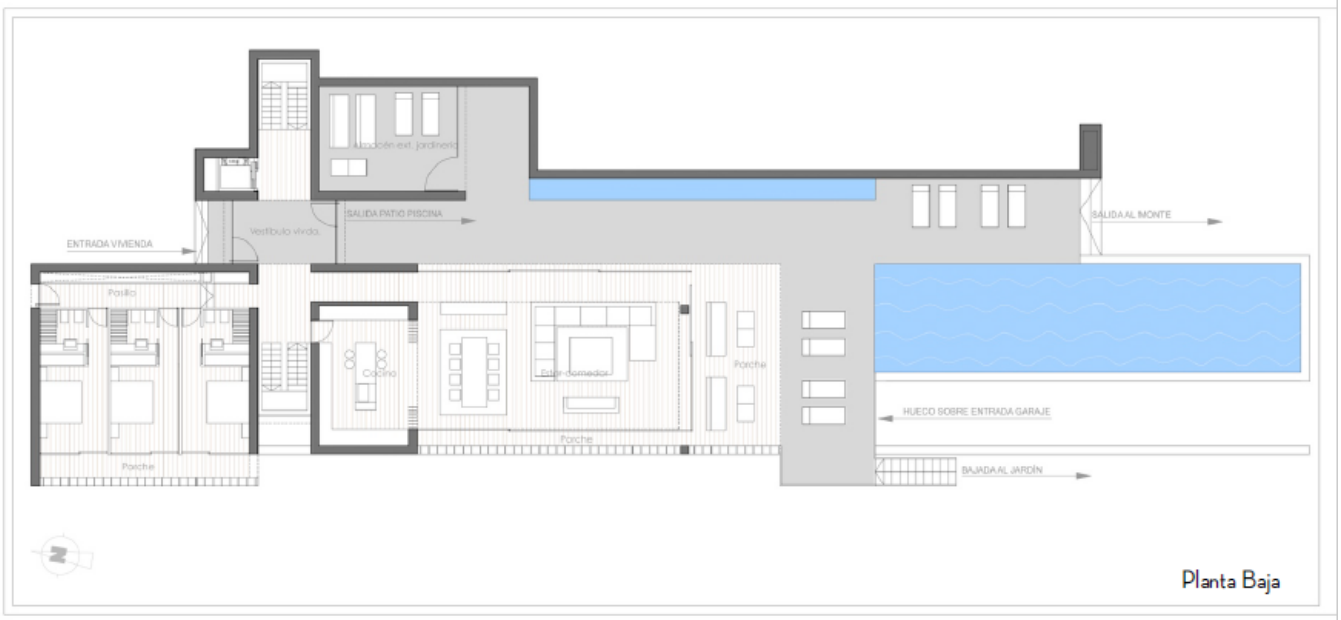

### GENERAL INFORMATION

Property Ref:	CWMAUES	Category:	Land
Location:	Sa Rota	Area:	Es Cubells
N. Bedroom:	7	N. Bathroom:	7
M <sup>2</sup> Property:	27000	M <sup>2</sup> Inside:	800

This property is not for sale until the energy certificate has not been submitted.

### DESCRIPTION

Here we have a plot with 27.000m<sup>2</sup> rustic land with licence to [build](#) a 800m<sup>2</sup> [luxury Villa](#) in the mountain with amazing views to the [Coast](#) and Sea. The license is expected to be in a few months.