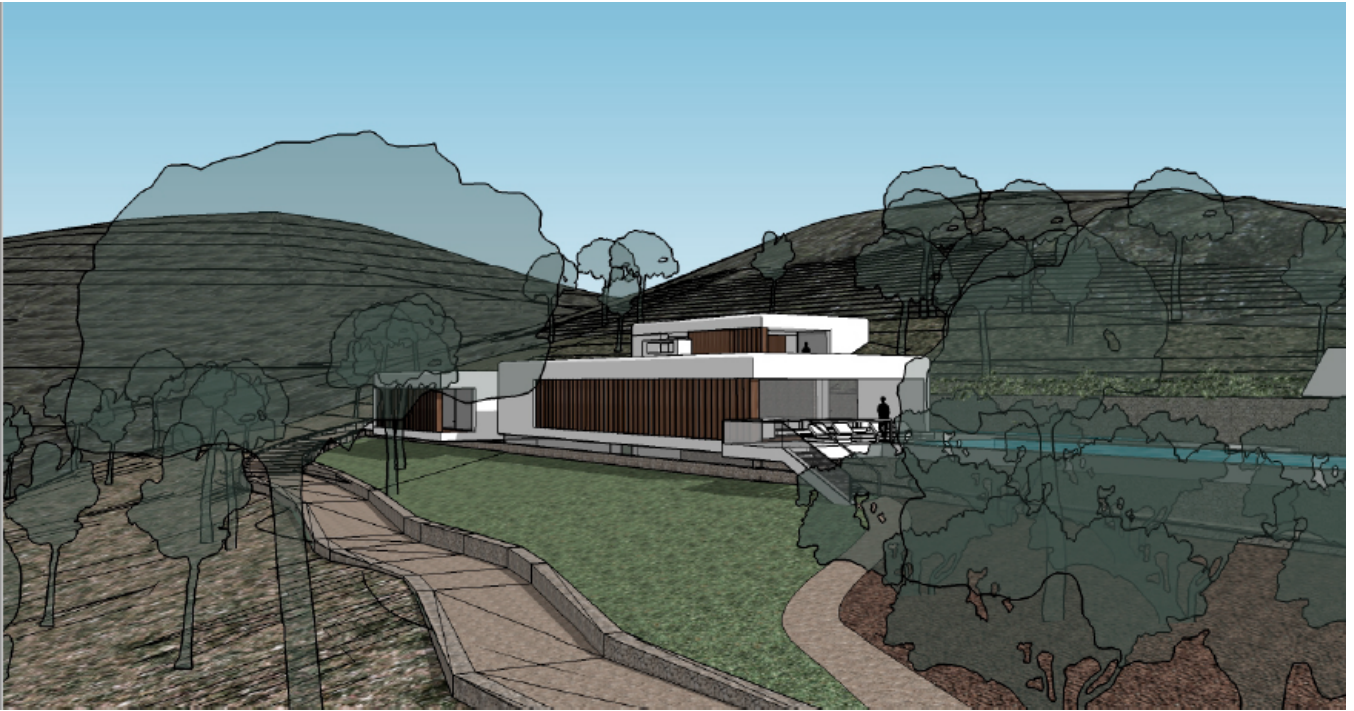

### GENERAL INFORMATION

Property Ref:	CWMAUES	Category:	Land
Location:	Sa Rota	Area:	Es Cubells
N. Bedroom:	7	N. Bathroom:	7
M <sup>2</sup> Property:	27000	M <sup>2</sup> Inside:	800

This property is not for sale until the energy certificate has not been submitted.

### DESCRIPTION

Here we have a plot with 27.000m<sup>2</sup> rustic land with licence to [build](#) a 800m<sup>2</sup> [luxury Villa](#) in the mountain with amazing views to the [Coast](#) and Sea. The license is expected to be in a few months.