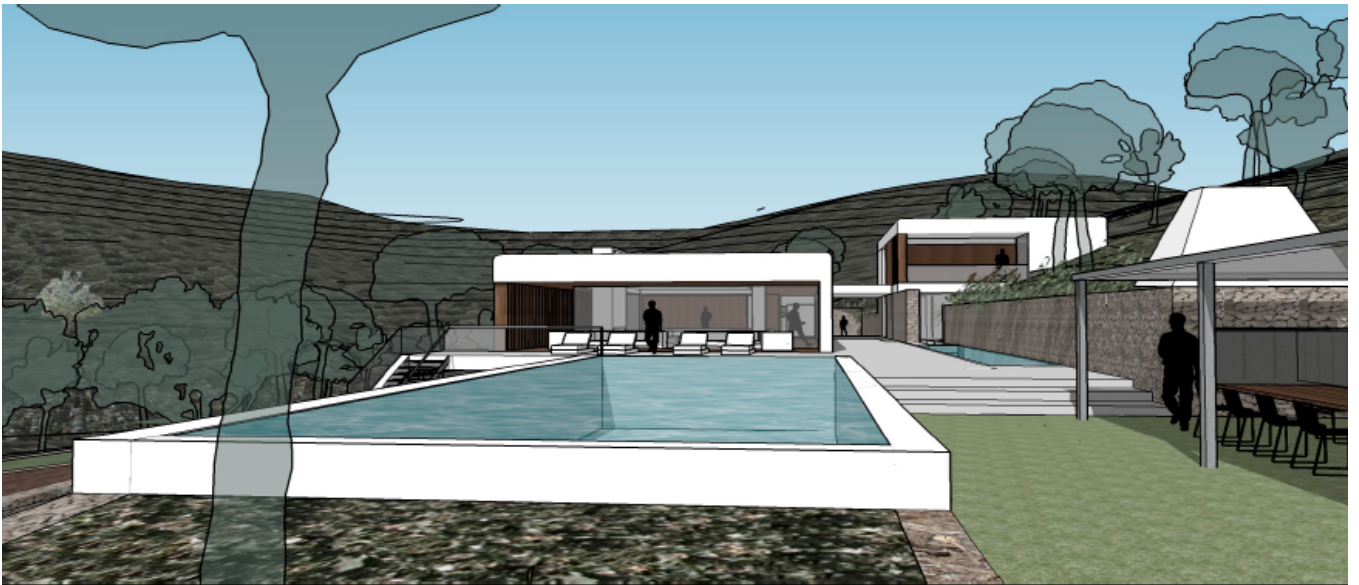

### GENERAL INFORMATION

Property Ref:	CWMAUES	Category:	Land
Location:	Sa Rota	Area:	Es Cubells
N. Bedroom:	7	N. Bathroom:	7
M <sup>2</sup> Property:	27000	M <sup>2</sup> Inside:	800

This property is not for sale until the energy certificate has not been submitted.

### DESCRIPTION

Here we have a plot with 27.000m<sup>2</sup> rustic land with licence to [build](#) a 800m<sup>2</sup> [luxury Villa](#) in the mountain with amazing views to the [Coast](#) and Sea. The license is expected to be in a few months.