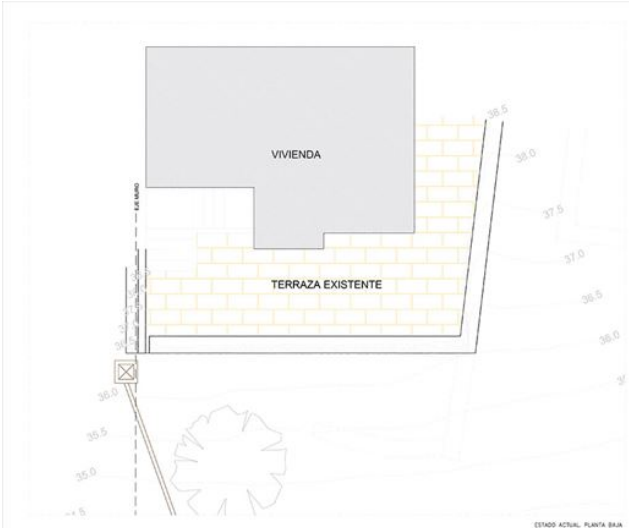

ESTADO ACTUAL, PLANTA BAJA