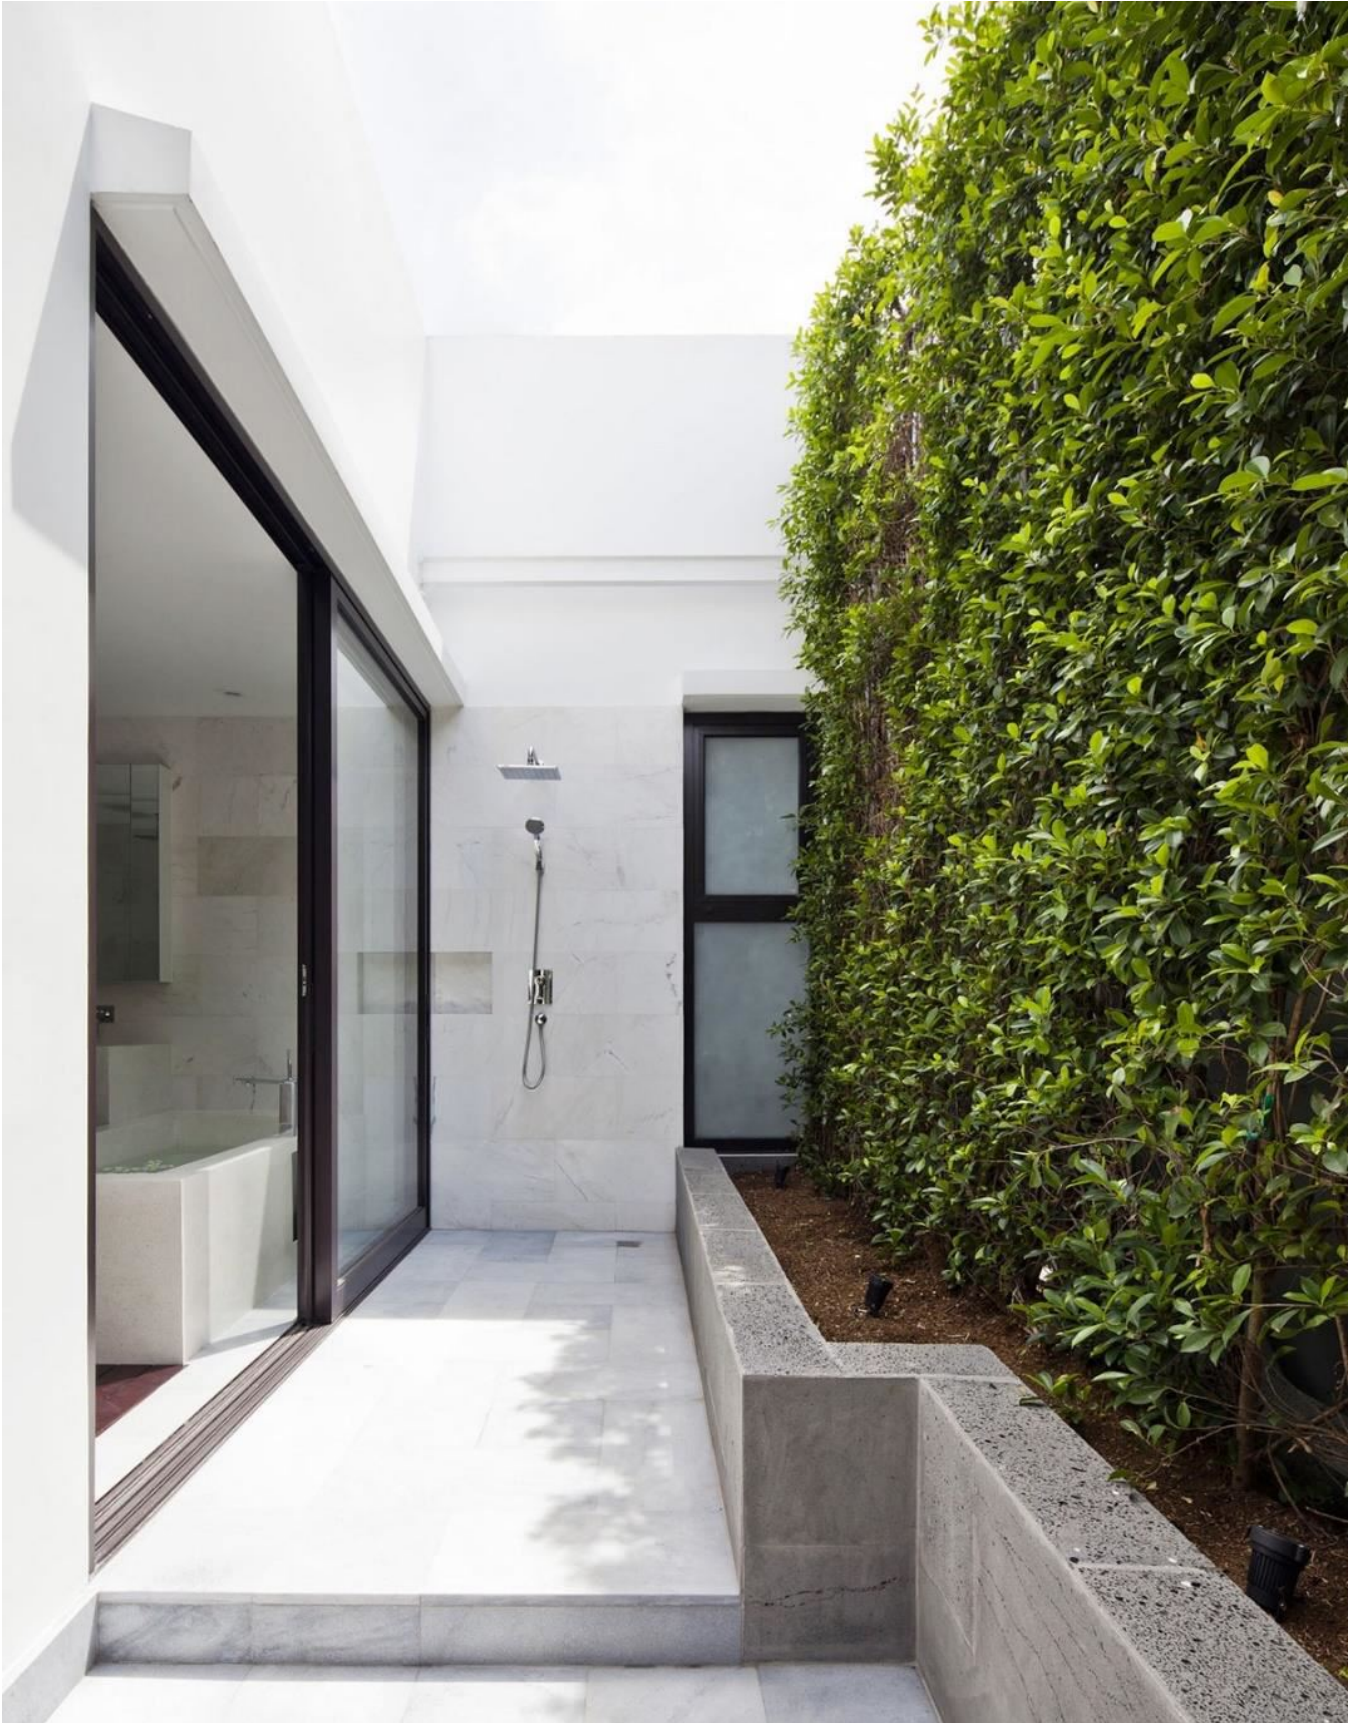

Nestled in Ibiza countryside nature, the plot is surrounded by Mediterranean trees and traditional stone walls. This property is something unique and rare.

Total privacy and a maximum of sun hours are guaranteed on the Terrace and the swimming pool.

The pool space provides a large alfresco living area. The 23m-long swimming pool, features 2 infinity edges : a long edge and a short edge towards the sea view. It has an automated cover that is concealed in a pit when not in use.

Tile colour can be chosen from light to dark:

“**Fidji Sand**” has a creamy look when applied but it becomes a beautiful light turquoise blue once the water is in the pool.

“**Titanium**” is a blue-grey ceramic with a subtle colour variation, similar in effect to a water-colour painting. for those who would like a modern mid-grey option with a hint of blue. Its gentle three-dimensional, undulating surface creates a premium urbane appearance.

“**Black Sea**” tiles or mosaic for a striking look, exhilarating mosaic of black and midnight blues help create more depth.

Ctra. Jesus 101, Edif Centro, Planta Baja, Local 5,
07819 Jesus, Ibiza, Spain