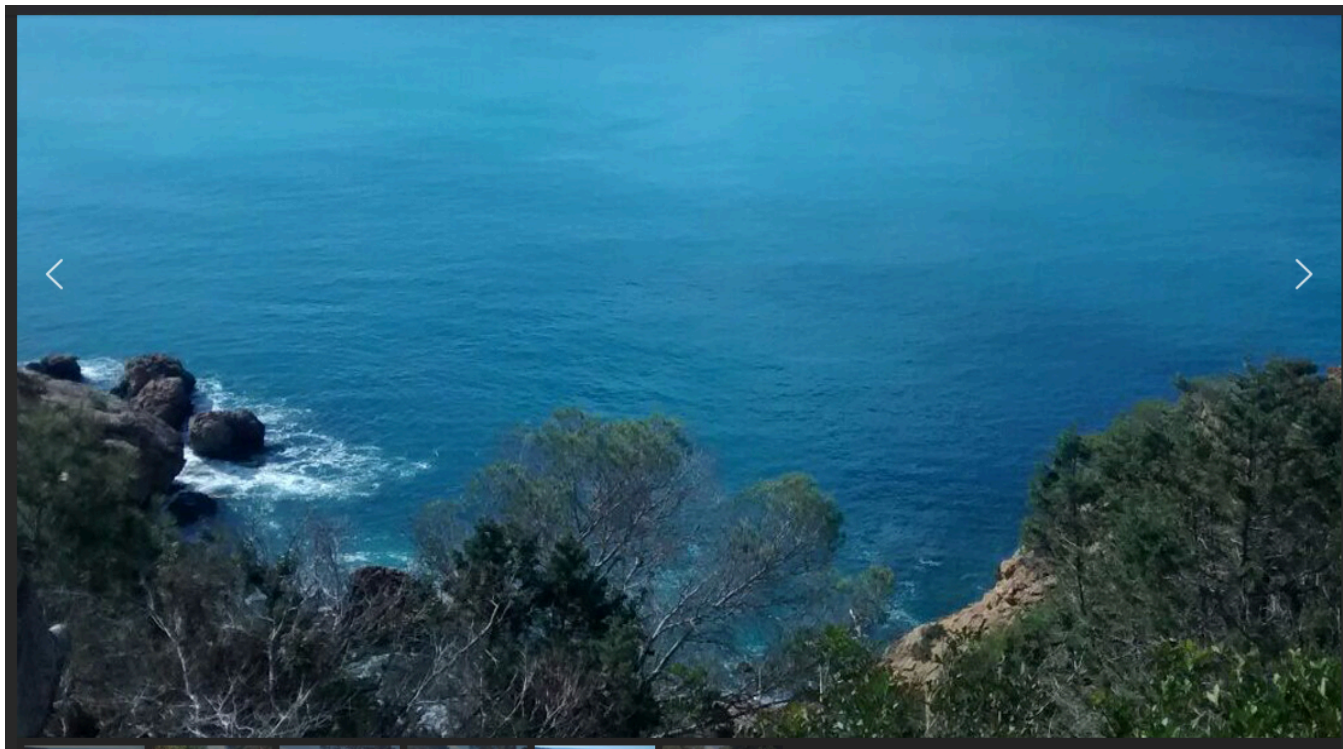

Plot in Vista Alegre with 11.200m2 with access to the sea

Price: 9.000.000 €

GENERAL INFORMATION

Category:	Land	Area:	Vista Alegre
Location:	Vista Alegre	N. Bathroom:	8
N. Bedroom:	8	M ² Inside:	2000m ²
M ² Property:	11200		

DESCRIPTION

Plot in Vista Alegre with 11.200m2 with access to the sea

The big plot with amazing views and direct access to the sea is urban land and have possibility to build a 2000m2 Villa. One of the last plots in Vista Alegre with private access.