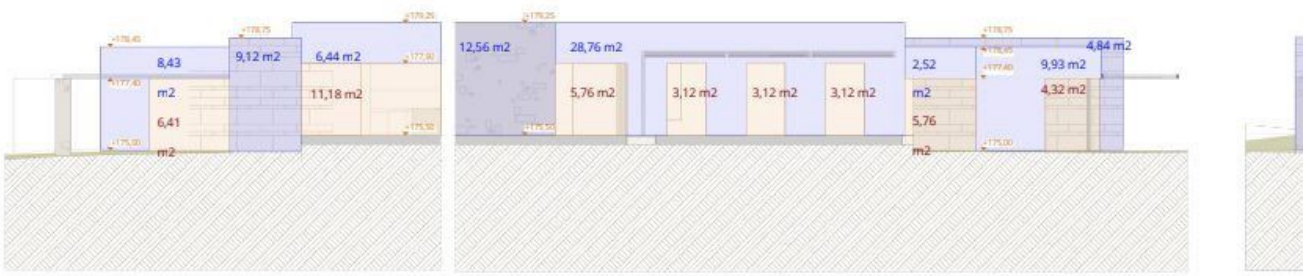

The canvas is set for an extraordinary vision, as a prestigious island architect has meticulously crafted a unique project for this haven. Imagine a future residence of 320m<sup>2</sup>, with the anticipation building as the licensing process is underway, poised to be unveiled by the coming summer, allowing the realization of this dream to commence.

Embrace the allure of nature and architecture converging seamlessly on this remarkable plot, creating a harmonious sanctuary waiting to unfold its splendor.

Alzado ESTE h+m

1:100

Alzado OESTE 1

1:100

Alzado OESTE 2

1:100

A-01

A-02

A-03

A-04

A-03.2 Alzado OESTE Hab. invitados 1:100