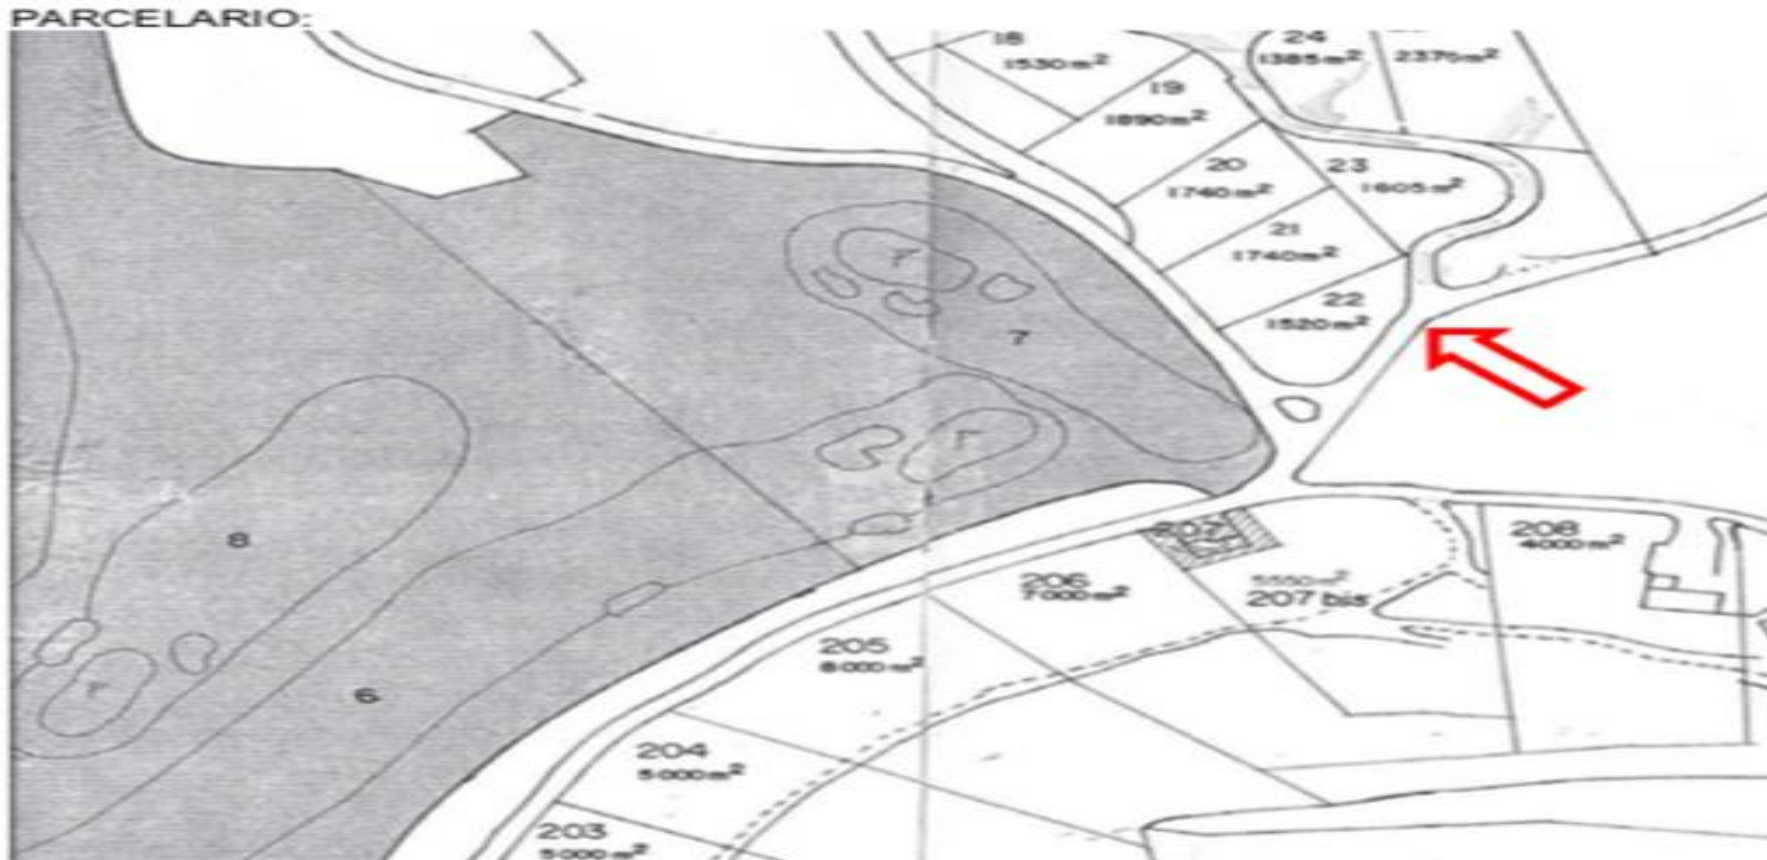

Plot with project in Roca Lisa with nice views to the sea

Price: 950.000 €

| | | | | | |
|----------------|------------------|------------|-------------|-------------------------------|----------------------------|
| Ref: CW-JEF-55 | Area: Roca Llisa | Bedroom: 5 | Bathroom: 5 | M ² Property: 1500 | M ² Inside: 500 |
|----------------|------------------|------------|-------------|-------------------------------|----------------------------|